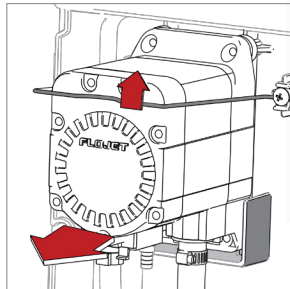

Portable Gel Unit

10 gallon

Item Number: GI-10N

Universal hinged back plate

Tool-free access to components
Fits any of "the Naturals" portable units

Quick-change pump

Lift bracket to release pump

Natural color tank

Improved visibility of product levels

Hinged lid

Available in 5 colors

Integrated hose wraps

Front-facing drain

In-line strainer

Protects pump from debris